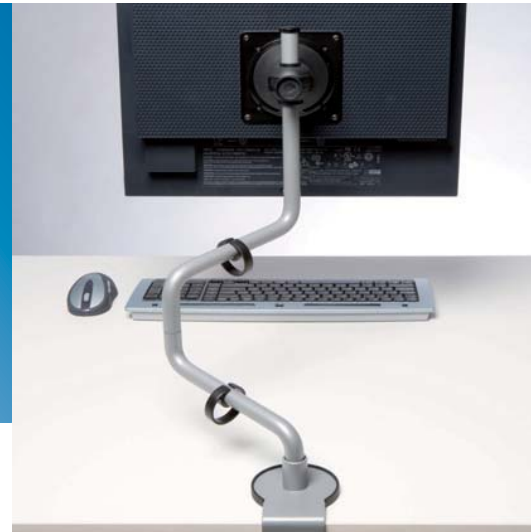

rodney™
Revolutionary mounting solution