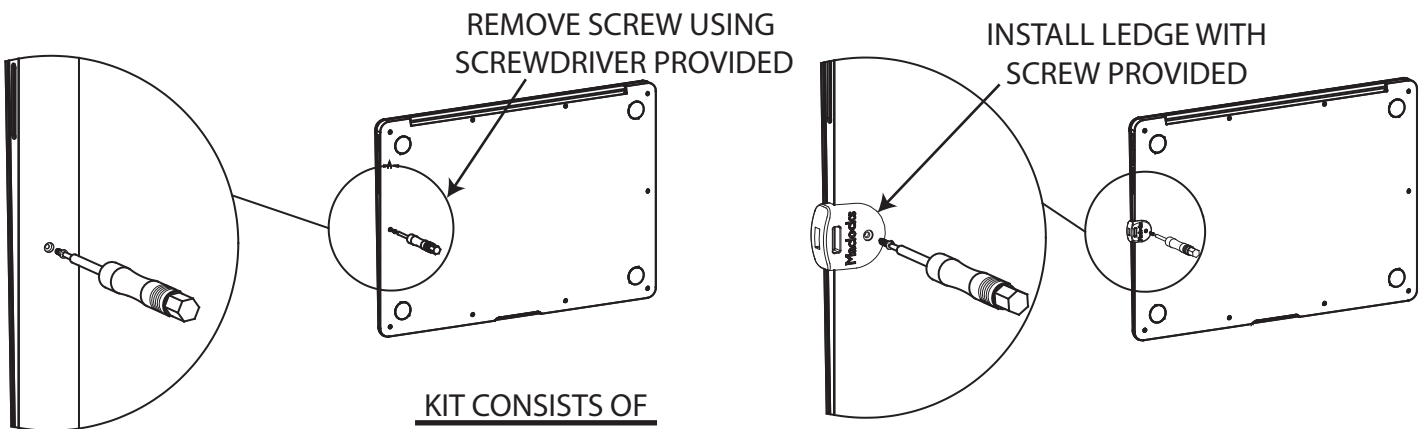

**KIT CONSISTS OF**

For Further Assistance:

1.800.948.0344

[sales@maclocks.com](mailto:sales@maclocks.com)

LEDGE MACBOOK AIR\_REV\_B

**KIT CONSISTS OF**

For Further Assistance:

1.800.948.0344