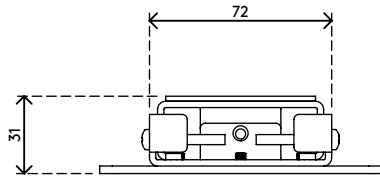

## Addit display mount 063

This sturdy steel mount can be unmounted, removed and locked in seconds. It's a straightforward and easy way to mount a VESA MIS-D 75 x 75/100 x 100 mm compatible flat screen monitor or TV to a wall.

- Professional wall mount
- Suitable for 1 display up to 20 kg
- VESA MIS-D 75 x 75/100 x 100 mm compatible
- Quick (un)mounting

# addit

75 x 75/100 x 100

20 kg

# 53.063

 155 x 135 x 55 mm

 1 pcs

 black

 0,665 kg

 805410530631