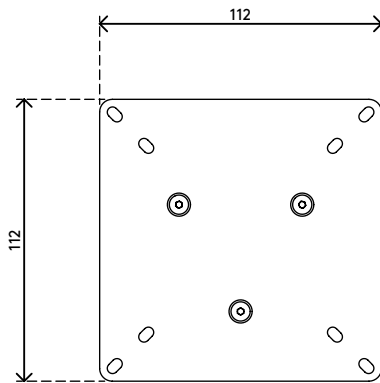

## Addit display mount 063

This sturdy steel mount can be unmounted, removed and locked in seconds. It's a straightforward and easy way to mount a VESA MIS-D 75 x 75/100 x 100 mm compatible flat screen monitor or TV to a wall.

- Professional wall mount
- Suitable for 1 display up to 20 kg
- VESA MIS-D 75 x 75/100 x 100 mm compatible
- Quick (un)mounting

# addit

75 x 75/100 x 100

20 kg

# 53.063

 155 x 135 x 55 mm

 1 pcs

 black

 0,665 kg

 805410530631