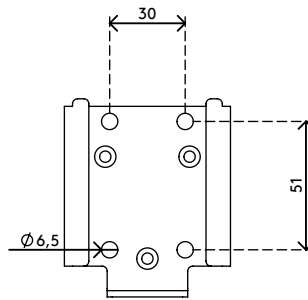

## Addit display mount 063

This sturdy steel mount can be unmounted, removed and locked in seconds. It's a straightforward and easy way to mount a VESA MIS-D 75 x 75/100 x 100 mm compatible flat screen monitor or TV to a wall.

- Professional wall mount
- Suitable for 1 display up to 20 kg
- VESA MIS-D 75 x 75/100 x 100 mm compatible
- Quick (un)mounting

# addit

75 x 75/100 x 100

20 kg

# 53.063

 155 x 135 x 55 mm

 1 pcs

 black

 0,665 kg

 805410530631