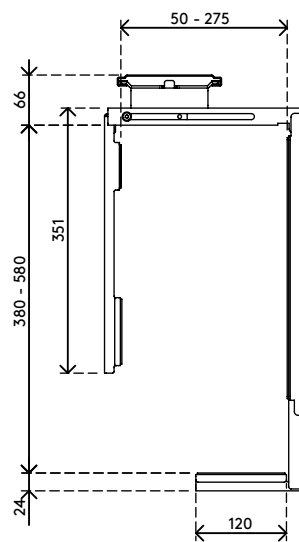

## Viewmate computer holder - desk 323

This computer holder mounts underneath a desktop and keeps a computer off the floor. It can rotate 360° and pulled out towards the edge of a desk. This provides easy access to your computer and gives you more placement and mounting options. 'Stick and screw' desk mounting surface for easy installation.

- Mounts underneath desktop
- Self-adhesive tape simplifies installation (stick and screw)
- Max. dimensions (w x d x h): 335 x 203 x 670 mm
- Holds almost any computer between 50 - 275 mm wide and 380 - 580 mm high
- Height and width adjustable
- Max. weight capacity of 20 kg
- Comes with all necessary fasteners
- Can be pulled out 235 mm and rotate 360°

# viewmate

vertical

50 - 275 mm  
(1,9 - 10,8")

380 - 580 mm  
(14,9 - 22,8")

20 kg

**Viewmate computer holder - desk 323**

2016/03/25

# 32.323

 450 x 200 x 300 mm

 1 pcs

 black

 5,7 kg

 805410323233