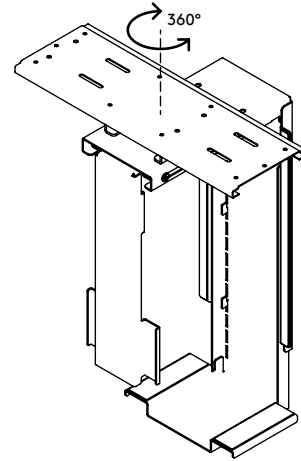

## Viewmate computer holder - desk 323

This computer holder mounts underneath a desktop and keeps a computer off the floor. It can rotate 360° and pulled out towards the edge of a desk. This provides easy access to your computer and gives you more placement and mounting options. 'Stick and screw' desk mounting surface for easy installation.

- Mounts underneath desktop
- Self-adhesive tape simplifies installation (stick and screw)
- Max. dimensions (w x d x h): 335 x 203 x 670 mm
- Holds almost any computer between 50 - 275 mm wide and 380 - 580 mm high
- Height and width adjustable
- Max. weight capacity of 20 kg
- Comes with all necessary fasteners
- Can be pulled out 235 mm and rotate 360°

# viewmate

vertical

50 - 275 mm  
(1,9 - 10,8")

380 - 580 mm  
(14,9 - 22,8")

20 kg

**Viewmate computer holder - desk 323**

2016/03/25

# 32.323

 450 x 200 x 300 mm

 1 pcs

 black

 5,7 kg

 805410323233