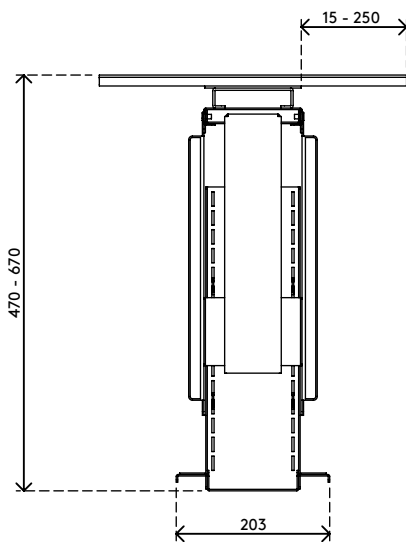

## Viewmate computer holder - desk 323

This computer holder mounts underneath a desktop and keeps a computer off the floor. It can rotate 360° and pulled out towards the edge of a desk. This provides easy access to your computer and gives you more placement and mounting options. 'Stick and screw' desk mounting surface for easy installation.

- Mounts underneath desktop
- Self-adhesive tape simplifies installation (stick and screw)
- Max. dimensions (w x d x h): 335 x 203 x 670 mm
- Holds almost any computer between 50 - 275 mm wide and 380 - 580 mm high
- Height and width adjustable
- Max. weight capacity of 20 kg
- Comes with all necessary fasteners
- Can be pulled out 235 mm and rotate 360°

# viewmate

vertical

50 - 275 mm  
(1,9 - 10,8")

380 - 580 mm  
(14,9 - 22,8")

20 kg

**Viewmate computer holder - desk 323**

2016/03/25

# 32.323

 450 x 200 x 300 mm

 1 pcs

 black

 5,7 kg

 805410323233