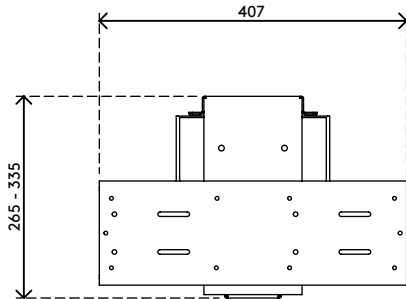

## Viewmate computer holder - desk 323

This computer holder mounts underneath a desktop and keeps a computer off the floor. It can rotate 360° and pulled out towards the edge of a desk. This provides easy access to your computer and gives you more placement and mounting options. 'Stick and screw' desk mounting surface for easy installation.

- Mounts underneath desktop
- Self-adhesive tape simplifies installation (stick and screw)
- Max. dimensions (w x d x h): 335 x 203 x 670 mm
- Holds almost any computer between 50 - 275 mm wide and 380 - 580 mm high
- Height and width adjustable
- Max. weight capacity of 20 kg
- Comes with all necessary fasteners
- Can be pulled out 235 mm and rotate 360°

# viewmate

vertical

50 - 275 mm  
(1,9 - 10,8")

380 - 580 mm  
(14,9 - 22,8")

20 kg

**Viewmate computer holder - desk 323**

2016/03/25

# 32.323

 450 x 200 x 300 mm

 1 pcs

 black

 5,7 kg

 805410323233