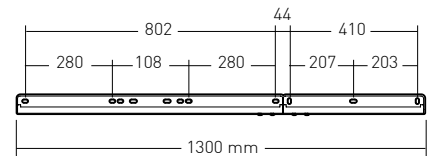

### APPLIK 045040

Ref. 045040 EAN 318528 045040 4

FIXED MOUNT FOR 40" - 100" SCREENS

**XXL** 40"-100"  
101 - 254 cm

41.50 mm Fixed mount 120 kg Vesa 50 > 1200 Safety system

Compat. OLED if the rear is flat Screw Ø6 Screw Ø8

Ø 10  
maxi

### APPLIK 2532

Ref. 002532 EAN 318528 002532 9

TILTING AND SWIVELLING MOUNT WITH OFFSET FOR 40" - 85" SCREENS

**XL** 40"-85"  
101 - 215 cm

+5/-15° +/-90° 380 - 550 mm 60 kg Vesa 200 > 800

Safety system Compat. OLED if the rear is flat Cable management Screw Ø6 Screw Ø8