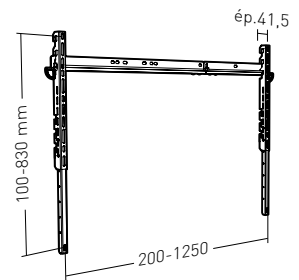

### APPLIK 045040

Ref. 045040 EAN 318528 045040 4

FIXED MOUNT FOR 40" - 100" SCREENS

**XXL** 40"-100"  
101 - 254 cm

41.50 mm Fixed mount 120 kg Vesa 50 > 1200 Safety system

Compat. OLED if the rear is flat Screw Ø6 Screw Ø8

Ø 10  
maxi

### APPLIK 2532

Ref. 002532 EAN 318528 002532 9

TILTING AND SWIVELLING MOUNT WITH OFFSET FOR 40" - 85" SCREENS

**XL** 40"-85"  
101 - 215 cm

+5/-15° +/-90° 380 - 550 mm 60 kg Vesa 200 > 800

Safety system Compat. OLED if the rear is flat Cable management Screw Ø6 Screw Ø8