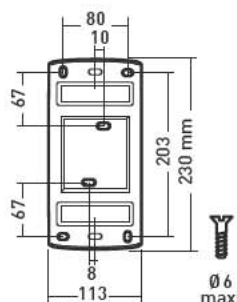

### Movik **400TW2**

Mount with 2 swivel axis, 1 tilt axis for 19" - 42" screens

Ref. **002560**

EAN

318528 002560 2

**L** 19"-42"  
48-107cm

25 KG

### Movik **400TW3**

Mount with 3 swivel axis, 1 tilt axis for 19" - 42" screens

Ref. **002561**

EAN

318528 002561 9

**L** 19"-42"  
48-107cm

20 KG