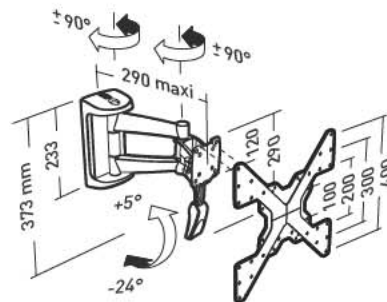

### Movik **400TW1**

Mount with 1 swivel axis, 1 tilt axis for 19" - 42" screens

Ref. **002559**

EAN

318528 002559 6

**L** 19"-42"  
48-107cm

25 KG

### Movik **400TW2**

Mount with 2 swivel axis, 1 tilt axis for 19" - 42" screens

Ref. **002560**

EAN

318528 002560 2

**L** 19"-42"  
48-107cm

25 KG

### Movik **400TW3**

Mount with 3 swivel axis, 1 tilt axis for 19" - 42" screens

Ref. **002561**

EAN

318528 002561 9

**L** 19"-42"  
48-107cm

20 KG