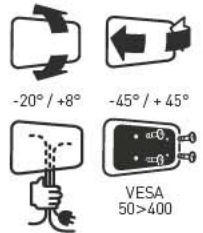

### Movik **400TW1**

Mount with 1 swivel axis, 1 tilt axis for 19" - 42" screens

Ref. **002559**

EAN

318528 002559 6

**L** 19"-42"  
48-107cm

25 KG

### Movik **400TW2**

Mount with 2 swivel axis, 1 tilt axis for 19" - 42" screens

Ref. **002560**

EAN

318528 002560 2

**L** 19"-42"  
48-107cm

25 KG