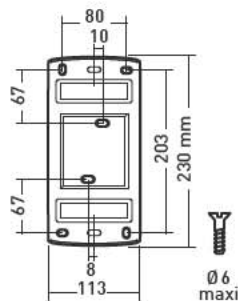

### Movik **400TW1**

Mount with 1 swivel axis, 1 tilt axis for 19" - 42" screens

Ref. **002559**

EAN

318528 002559 6

**L** 19"-42"  
48-107cm

25 KG

### Movik **400TW2**

Mount with 2 swivel axis, 1 tilt axis for 19" - 42" screens

Ref. **002560**

EAN

318528 002560 2

**L** 19"-42"  
48-107cm

25 KG

### Movik **400TW3**

Mount with 3 swivel axis, 1 tilt axis for 19" - 42" screens

Ref. **002561**

EAN

318528 002561 9

**L** 19"-42"  
48-107cm

20 KG