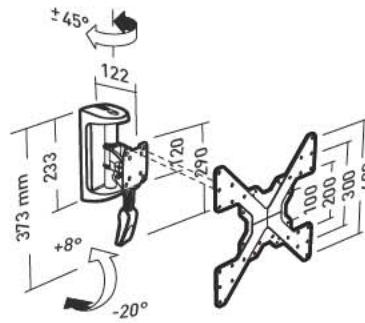

### Movik **400TW1**

Mount with 1 swivel axis, 1 tilt axis for 19" - 42" screens

Ref. **002559**

EAN

318528 002559 6

**L** 19"-42"  
48-107cm

25 KG

### Movik **400TW2**

Mount with 2 swivel axis, 1 tilt axis for 19" - 42" screens

Ref. **002560**

EAN

318528 002560 2

**L** 19"-42"  
48-107cm

25 KG

### Movik **400TW3**

Mount with 3 swivel axis, 1 tilt axis for 19" - 42" screens

Ref. **002561**

EAN

318528 002561 9

**L** 19"-42"  
48-107cm

20 KG