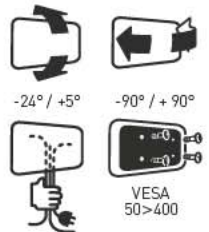

### Movik **400TW2**

Mount with 2 swivel axis, 1 tilt axis for 19" - 42" screens

Ref. **002560**

EAN

318528 002560 2

**L** 19"-42"  
48-107cm

25 KG

### Movik **400TW3**

Mount with 3 swivel axis, 1 tilt axis for 19" - 42" screens

Ref. **002561**

EAN

318528 002561 9

**L** 19"-42"  
48-107cm

20 KG