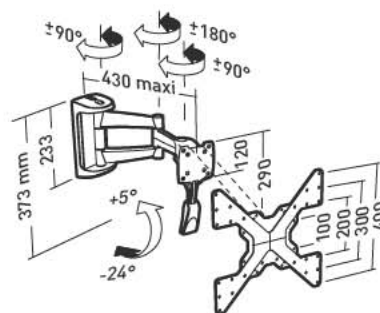

### Movik **400TW2**

Mount with 2 swivel axis, 1 tilt axis for 19" - 42" screens

Ref. **002560**

EAN

318528 002560 2

**L** 19"-42"  
48-107cm

25 KG

### Movik **400TW3**

Mount with 3 swivel axis, 1 tilt axis for 19" - 42" screens

Ref. **002561**

EAN

318528 002561 9

**L** 19"-42"  
48-107cm

20 KG