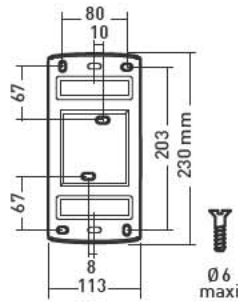

### Movik **400TW1**

Mount with 1 swivel axis, 1 tilt axis for 19" - 42" screens

Ref. **002559**

EAN

318528 002559 6

**L** 19"-42"  
48-107cm

25 KG

### Movik **400TW2**

Mount with 2 swivel axis, 1 tilt axis for 19" - 42" screens

Ref. **002560**

EAN

318528 002560 2

**L** 19"-42"  
48-107cm

25 KG

### Movik **400TW3**

Mount with 3 swivel axis, 1 tilt axis for 19" - 42" screens

Ref. **002561**

EAN

318528 002561 9

**L** 19"-42"  
48-107cm

20 KG