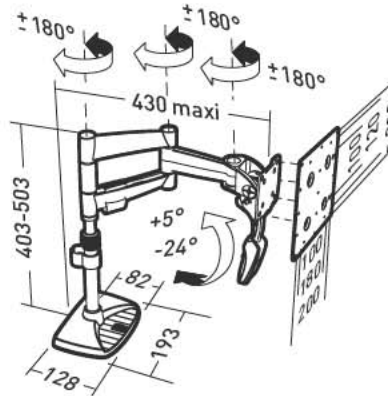

## Movik Desk

Under-cabinet and desk mount for 19" - 32" screens

- 2 mounting systems:
  - Plate screwed in place (under-cabinet and desk configuration)
  - Double clamp (desk configuration)
- Screen height may be adjusted using the telescopic arm

**M** 19"-32"  
48-81 cm

13 KG

-24° / +5°

360°

VESA  
50,75,100,200  
100x200,  
120x160  
200x200

## Movik 600TDOUBLE

Tilting and swivelling mount for 40" à 65" screens

- Tilting/swivelling wall mount
- Wide offset capacity : 358 mm
- Very thin when folded back : 88 mm
- Safe wall plate with 4 anchor points either in a square or in a line
- Drilling template provided

**XL** 40"-65"  
102-165 cm

35 KG

-15° / +10°

+/- 45°

VESA  
100>600x400

Packaging