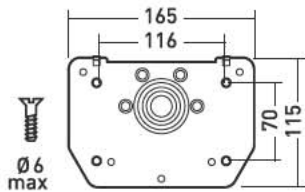

## Movik Desk

Under-cabinet and desk mount for 19" - 32" screens

- 2 mounting systems:
  - Plate screwed in place (under-cabinet and desk configuration)
  - Double clamp (desk configuration)
- Screen height may be adjusted using the telescopic arm

**M** 19"-32"  
48-81 cm

13 KG

-24° / +5°

360°

VESA  
50,75,100,200  
100x200,  
120x160  
200x200

## Movik 600TDOUBLE

Tilting and swivelling mount for 40" à 65" screens

- Tilting/swivelling wall mount
- Wide offset capacity : 358 mm
- Very thin when folded back : 88 mm
- Safe wall plate with 4 anchor points either in a square or in a line
- Drilling template provided

**XL** 40"-65"  
102-165 cm

35 KG

-15° / +10°

+/- 45°

VESA  
100>600x400

Packaging