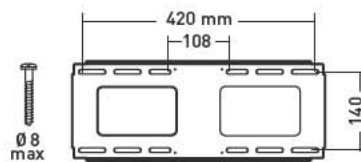

**M** 19"-32"  
48-81 cm

13 KG

-24° / +5°

360°

VESA  
50,75,100,200  
100x200,  
120x160  
200x200

## Movik 600TDOUBLE

Tilting and swivelling mount for 40" à 65" screens

- Tilting/swivelling wall mount
- Wide offset capacity : 358 mm
- Very thin when folded back : 88 mm
- Safe wall plate with 4 anchor points either in a square or in a line
- Drilling template provided

**XL** 40"-65"  
102-165 cm

35 KG

-15° / +10°

+/- 45°

VESA  
100>600x400

Packaging