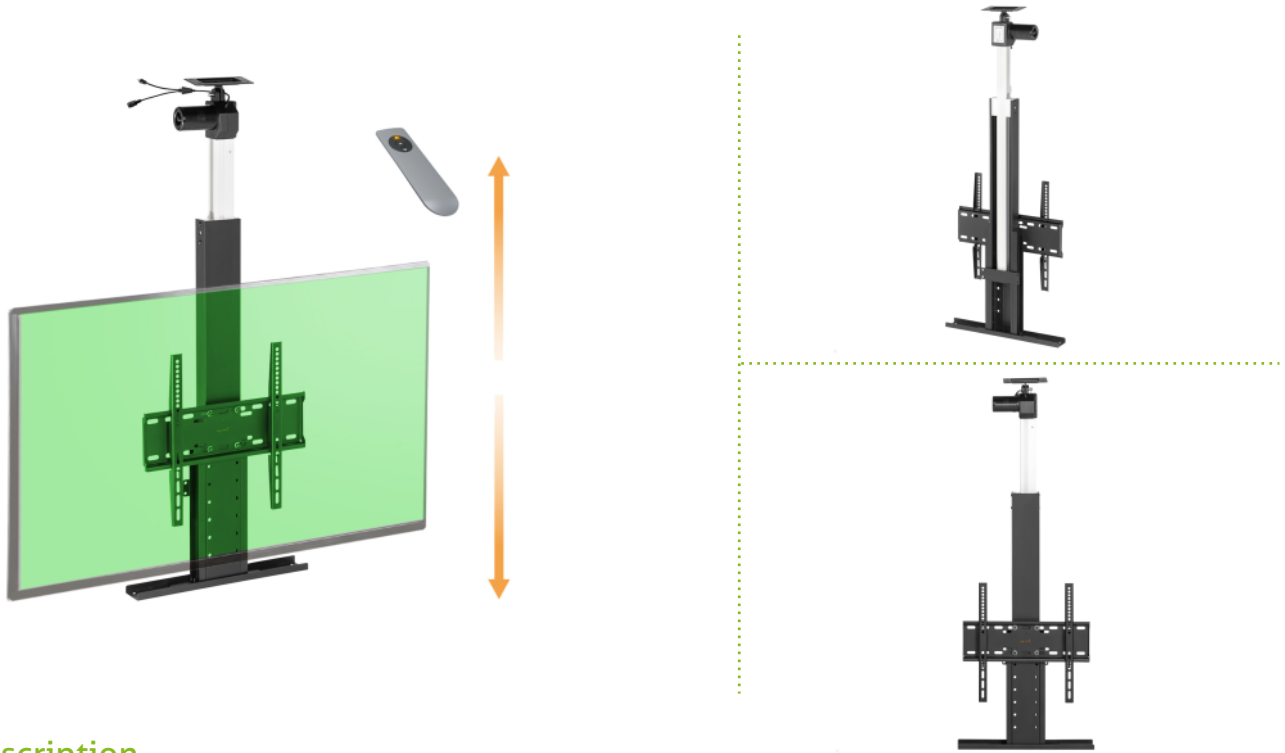

MonLines MLD780B TV Lift Ceiling Mount, Electric, 780 mm Stroke

Description

The motorized MonLines ceiling-mounted TV lift raises your television from the ceiling almost silently at the touch of a button and disappears just as elegantly – for a clean, uncluttered room design with no visible technology. The powerful motor securely positions TVs from 32" to 55" (up to 45 kg). With a lifting height of 780 mm and flexible installation dimensions, the system adapts to a wide variety of ceiling and furniture solutions. Ideal for living rooms, conference areas, or retail spaces: high-quality technology, discreet integration, and maximum convenience.

Key features

Screen size:	32" – 55" (81 – 140 cm)
VESA standard:	75x75, 100x100, 200x100, 200x200, 300x200, 300x300, 400x200, 400x300, 400x400 mm
Load capacity:	45 kg
Height:	min. 1,095 mm / max. 2,186 mm
Lift height:	780 mm
Adjustable height range:	1,090 – 1,870 mm
Installation:	Also suitable for installation in furniture/cabinets
Remote control:	Yes
Color:	Black