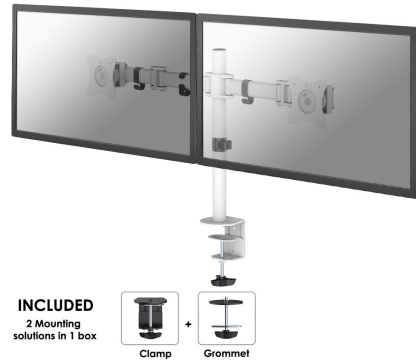

NM-D135DWHITE

Neomounts by Newstar Select Full Motion Dual Desk Mount (clamp & grommet) for two 10-27" Monitor Screens, Height Adjustable - White

NEOMOUNTS BY NEWSTAR SELECT MONITOR

SPECIFICATIONS

Color	White
Depth	0 - 42,7 cm
Height	0 - 41,5 cm
Max. screen size	27"
Max. weight	8 kg
Min. screen size	10"
Min. weight	0 kg
Rotate (degrees)	360°
Screens	2
Swivel (degrees)	180°
Tilt (degrees)	90°
Type	Full motion Tilt Rotate Swivel
VESA maximum	100x100 mm
VESA minimum	75x75 mm
VESA pattern	100x100 75x75
Warranty	5 year
EAN code	8717371446499

The Neomounts Select desk mount, model NM-D135DWHITE is a tilt-, swivel and rotatable desk mount for 2 flat screens up to 27". This mount is a great choice for space saving placement on desks using a desk clamp or grommet mount.

Neomounts Select's versatile tilt (90°), rotate (360°) and swivel (180°) technology allows the mount to change to any viewing angle to fully benefit from the capabilities of the flat screen. The mount is manually height adjustable from 0 to 41,5 centimetres. Depth adjustable from 0 to 42,7 centimetres. An innovative cable management conceals and routes cables from mount to flat screen. Hide your cables to keep the workplace nice and tidy.

Neomounts Select NM-D135DBLACK has three pivot points and is suitable for screens up to 27" (69 cm). The weight capacity of this product is 8 kg each screen. The desk mount is suitable for screens that meet VESA hole pattern 75x75 or 100x100mm. Different hole patterns can be covered using Neomounts Select VESA adapter plates.

By using an ergonomic mount neck- and back complaints can be avoided. Ideal for use in offices and on counters or in a reception area.

All installation material is included with the product.