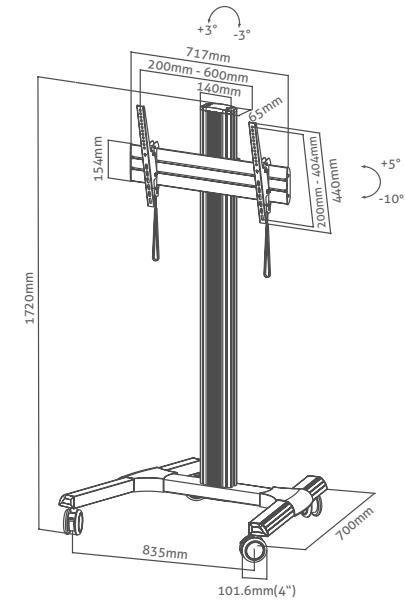

# TV FLOOR CART SINGLE DISPLAY

PDS-2000 SERIES

### Single screen TV cart

- For TV's from 37" – 70"
- Max. VESA: 600x400mm
- Powder coated and oxidized
- Total height: 1720mm
- Max. load capacity: 80kg
- Integrated cable management
- Various optional accessories available
- 4" shock absorbing wheels for max. stability

80kg

37" - 70"

+3° ~ -3°

+5° ~ -10°

min. 200x200  
max. 600x400

Cable  
Management

**PU** 1

**Box 1 (L/W/H)** 1870x490x240mm

**Weight** 27.0kg