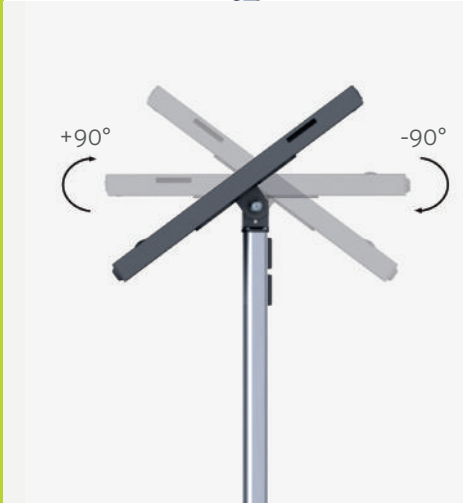

TABLET ENCLOSURE & TILT STAND TALL APPLE

PDS-5000 SERIES

PDS-5620

Height adjustable anti-theft tablet stand for iPad 2/3/4/Air

- Protect your iPad from theft or tampering (lock & key)
- HOME button always accessible
- Tilt adjustable case and high quality aluminum tube
- Internal cable routing
- landscape and portrait
- Pole height: 700-1100mm
- Base dimension: 442x346mm
- Material: steel & aluminum

PU	1
Box 1 (L/W/H)	730x365x75mm
Weight	5.7kg