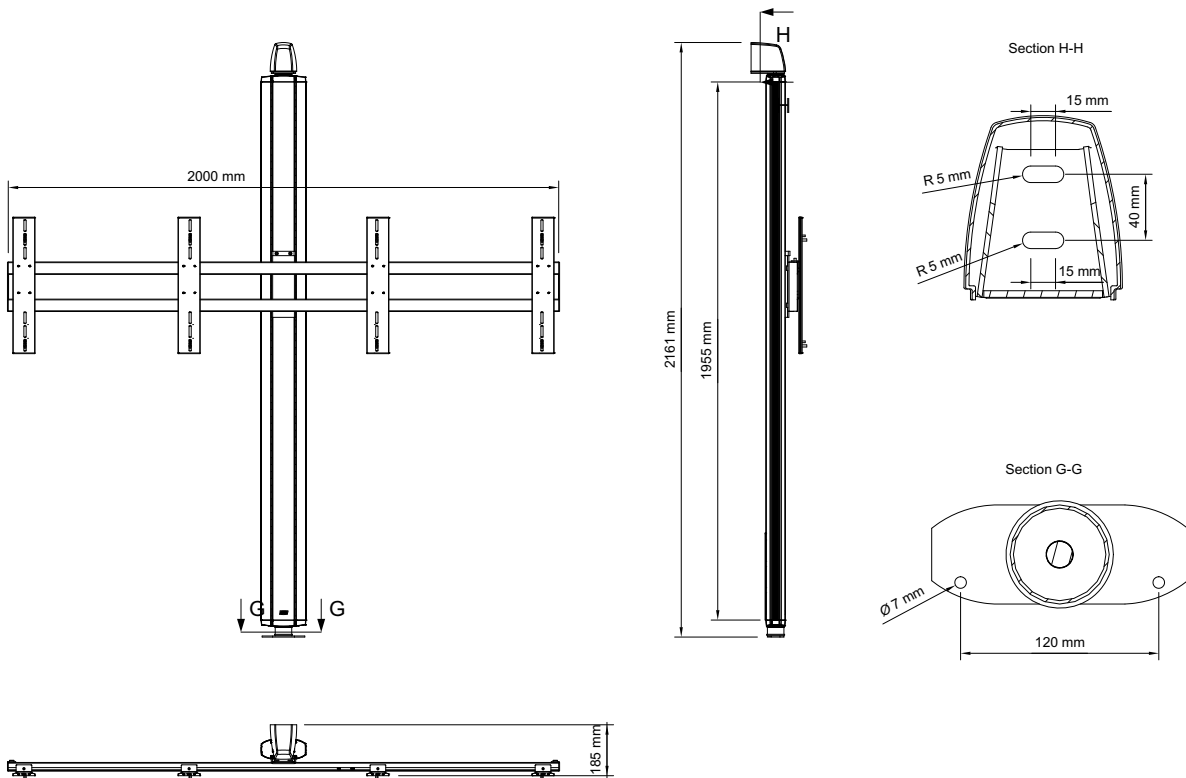

SMS FLATSCREEN X - WFH VIDEO CONFERENCE

INFO

- Finish: A/W (Aluminium/white).
- Max. load: 45 kg/screen.
- Length (column): 1955 mm.
- Swivel: Approximately 10-15°.

We recommend screens up to 52" (max. width of screen approximately 1480 mm) for VESA 400 x 400 mm.

We recommend screens up to 50" (max. width of screen approximately 1280 mm) for VESA 600 x 400 mm.

We recommend screens up to 42" (max. width of screen approximately 1080 mm) for VESA 800 x 400 mm.

ART. NO

PD091002-P0 SMS Flatscreen X WFH S1955 Video Conf

DESCRIPTION

ACCESSORIES:

PD300010-P0 SMS X Conference Camera Shelf Small incl Shelf Holder White
PD300011-P0 SMS X Conference Codec/Camera Shelf incl Shelf Holder White

PD100001 SMS Power Socket EU (Schuko)
PD100002 SMS Power Socket CH
PD100003 SMS Power Socket UK

PD300005-P0 SMS X Shelf White*
PD300006-P0 SMS X Shelf Oak*
PD300007-P0 SMS X Shelf Walnut*
PD400001 SMS X Media Box White*
PD400003 SMS X Media Box Oak*
PD400004 SMS X Media Box Walnut*
PD410001 SMS X Media Box Rack Accessory*

*More information in separate product sheet.

All peripheral equipment readily available using practical accessories such as shelves and cabinets.

Electrical power sockets can be mounted at the rear.

Rotatable, discrete, secure attachment.

SMART MEDIA SOLUTIONS

www.SmartMediaSolutions.se