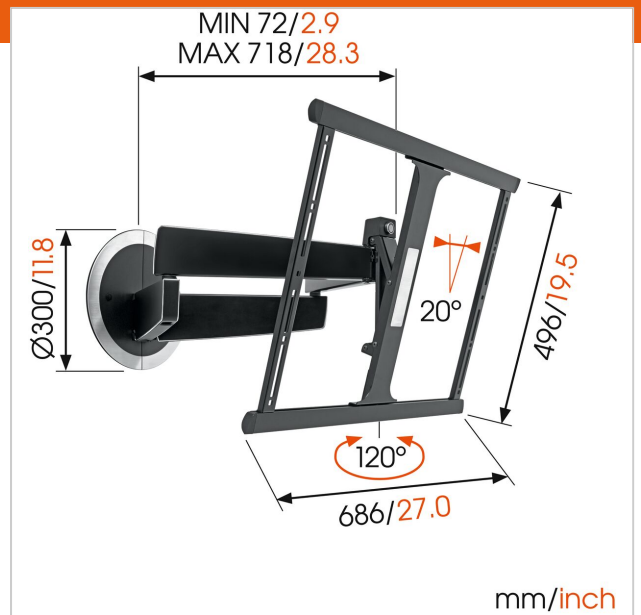

Elegance and flexibility in one TV wall mount

Vogel's DesignMount is designed to endure. It has a clean bold look with graceful lines that creates a unique setting for a TV. The DesignMount NEXT 7345 folds effortlessly against the wall, leaving a minimal amount of space between the mount and the wall. It glides effortlessly away from the wall, tilts 20 degrees, and can turn up to 120 degrees. Its robust frame is designed to support (curved) TVs ranging from 40" to 65" (102 -165 cm), weighing up to 30 kg. When we created this mount, we put a great bit of Vogel's legacy in it. We included our Screen Protection System®, which we invented a few years ago. It protects your TV from bumping into the wall. The amazing thing about this mount is how lightly it moves. Just a tiny push from your finger can turn it. We call it the Smart Movement Mechanism®. Create a clean look by concealing your cables from sight with the Vogel's patented Cable Inlay System. We took all the best things from our other successful products and combined this into one new concept that looks and feels more luxurious than anything else out there. We hope you'll love using the DesignMount as much as we loved creating it.

Product type number	NEXT 7345
Article number (SKU)	8733070
Colour	Black
EAN single box	8712285325304
Product size	L
TÜV certified	Yes
Tilt	Tilt up to 20°
Turn	Motion (up to 120°)
Guarantee	Lifetime
Min. screen size (inch)	40
Max. screen size (inch)	65
Max. weight load (kg)	30
Min. hole pattern	200mm x 200mm
Max. hole pattern	600mm x 400mm
Max. bolt size	M8
Max. height of interface (mm)	496
Max. width of interface (mm)	686
Cable management	Cable velcro Cable management integrated in arm Cable fingers for cable management on the back of your TV
Max. distance to the wall (mm)	720
Min. distance to the wall (mm)	72
Number of pivot points	4
Universal or fixed hole pattern	Universal