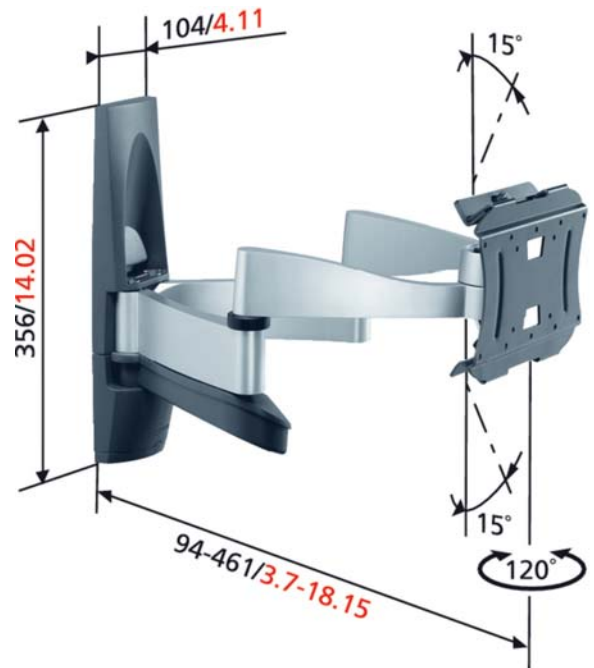

## EFW 6245 PLUS LED LCD wall support

- Screen size (Min. - Max.): 23 - 37 " / 58 - 94 cm
- Max. weight: 35 kg / 77 lbs
- Tilt: 30 °
- Turn: 120 °
- Min. distance to the wall (mm): 94 mm
- VESA mounting holes: 100x100mm up to 100x100mm, 200x100mm up to 200x100mm, 200x200mm up to 200x200mm
- Guarantee: Life time
- Available colours: Silver/Anthracite

The EFW 6245 PLUS optimally adjustable wall support is suitable for TVs up to 37", and features tilt, turn and reach.

## EFW 6245 PLUS LED LCD wall support

Flexibility and freedom of movement are the key benefits of the EFW 6245 PLUS as you can tilt and turn your screen any way you want for an optimal viewing experience. Don't worry about damaging your screen or wall either, as the EFW 6245 PLUS features Vogel's unique Screen Protection System (SPSTM) to protect both screen and wall.

## Features

- Pre-assembled - install in just 3 easy steps
- Tilt, turn and reach functions guarantee optimal viewing position
- Unique Screen Protection System (SPS™) which protects both screen and wall
- Universal - complies with VESA MIS-D, 100, C, VESA MIS-D, 75, C and VESA MIS-E, C, VESA200x200