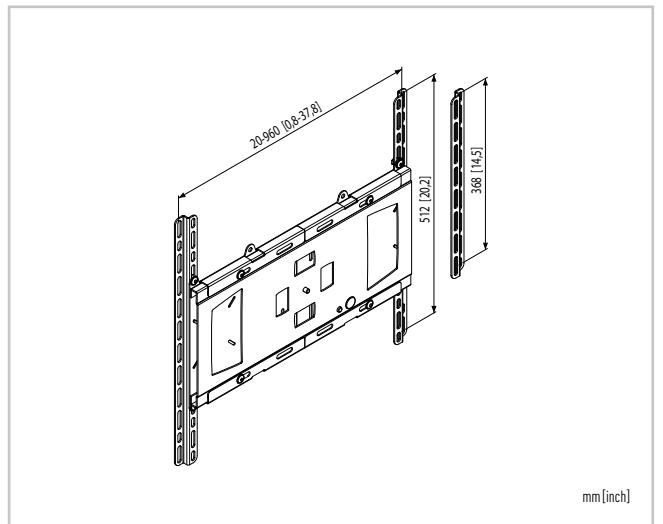

FAU 3125
Universal display interface, VESA MIS-D-E

SIZE 58-101 cm / 23-40"

MAX. 60 kg / 132 lbs

● ●

- VESA MIS-D-E (including 75x75, 100x100, 200x100, 200x200 mm mounting)
- Autolock® locking system
- Landscape or portrait mounting
- Optional anti-theft lock PFA 9008 (see page 21)

mm [inch]

FAU 3150
Universal display interface, VESA MIS-F

76-165 cm / 30-65"

70 kg / 154 lbs

● ●

- VESA MIS-F (max. 960x512 mm)
- VESA MIS-D-E possible
- Autolock® locking system
- Landscape or portrait mounting
- Optional anti-theft lock PFA 9008 (see page 21)

mm [inch]

Type nr.	SIZE	Max.	Colour	TUV	VESA
FAU 3125	58-101 cm / 23-40"	60 kg / 132 lbs	● ●	✓P	MIS-D-E
FAU 3150	76-165 cm / 30-65"	70 kg / 154 lbs	● ●	✓P	MIS-F

✓P = TUV for Professional use, ✓ = TUV
Visit www.vogels.com for more information.