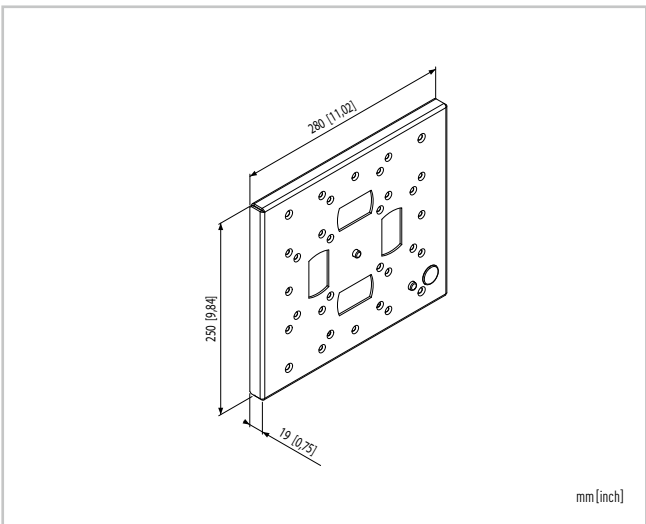

FAU 3125
Universal display interface, VESA MIS-D-E

SIZE 58-101 cm / 23-40"

MAX. 60 kg / 132 lbs

● ●

- VESA MIS-D-E (including 75x75, 100x100, 200x100, 200x200 mm mounting)
- Autolock® locking system
- Landscape or portrait mounting
- Optional anti-theft lock PFA 9008 (see page 21)

mm [inch]

FAU 3150
Universal display interface, VESA MIS-F

76-165 cm / 30-65"

70 kg / 154 lbs

● ●

- VESA MIS-F (max. 960x512 mm)
- VESA MIS-D-E possible
- Autolock® locking system
- Landscape or portrait mounting
- Optional anti-theft lock PFA 9008 (see page 21)

mm [inch]

Type nr.	SIZE	Max.	Colour	TUV	VESA
FAU 3125	58-101 cm / 23-40"	60 kg / 132 lbs	● ●	✓P	MIS-D-E
FAU 3150	76-165 cm / 30-65"	70 kg / 154 lbs	● ●	✓P	MIS-F

✓P = TUV for Professional use, ✓ = TUV
Visit www.vogels.com for more information.