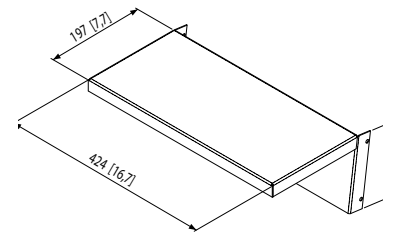

PFF 1000
Display floor stand

SIZE 38-66 cm / 15-26"

MAX. 15 kg / 33 lbs

- Compact
- Quick and easy to install
- VESA MIS D-E (100x100, 200x100, 200x200 mm)
- Cabinet for DVD-media player or small PC
- Cable management
- Mounting hole for security cable
- Option security lock PFA 9008 (see page 21)
- Strips included for 200x200mm VESA mounting

mm [inch]

PFA 9040
Poster holder for PFF 1000

-

-

- Set of 2x U-shape strips to place an A2 size poster
- Gives extra communication power with PFF 1000

mm [inch]

PFA 9041
Keyboard shelf for PFF 1000

-

10 kg / 22 lbs

- Keyboard shelf for PFF 1000

mm [inch]

Type nr.	SIZE	Max.	Colour	Adjustability			Lock	TUV	Interface	VESA
				Tilt	Turn	Height				
PFF 1000	38-66 cm / 15-26"	15 kg / 33 lbs	●	✓	-	-	Option	-	Incl.	MIS-D-E
PFA 9040	-	-	●	-	-	-	-	-	-	-
PFA 9041	-	10 kg / 22 lbs	●	-	-	-	-	-	-	-