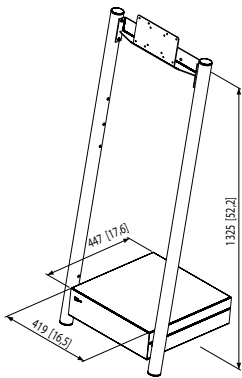

PFF 1000
Display floor stand

SIZE 38-66 cm / 15-26"

MAX. 15 kg / 33 lbs

- Compact
- Quick and easy to install
- VESA MIS D-E (100x100, 200x100, 200x200 mm)
- Cabinet for DVD-media player or small PC
- Cable management
- Mounting hole for security cable
- Option security lock PFA 9008 (see page 21)
- Strips included for 200x200mm VESA mounting

mm [inch]

PFA 9040
Poster holder for PFF 1000

-

-

- Set of 2x U-shape strips to place an A2 size poster
- Gives extra communication power with PFF 1000

mm [inch]

PFA 9041
Keyboard shelf for PFF 1000

-

10 kg / 22 lbs

- Keyboard shelf for PFF 1000

mm [inch]

Type nr.	SIZE	Max.	Colour	Adjustability			Lock	TUV	Interface	VESA
				Tilt	Turn	Height				
PFF 1000	38-66 cm / 15-26"	15 kg / 33 lbs	●	✓	-	-	Option	-	Incl.	MIS-D-E
PFA 9040	-	-	●	-	-	-	-	-	-	-
PFA 9041	-	10 kg / 22 lbs	●	-	-	-	-	-	-	-