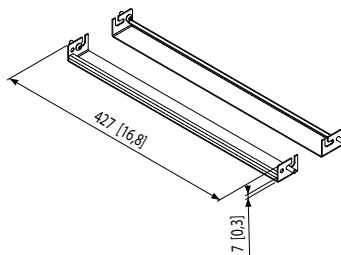

PFF 1000
Display floor stand

SIZE 38-66 cm / 15-26"

MAX. 15 kg / 33 lbs

- Compact
- Quick and easy to install
- VESA MIS D-E (100x100, 200x100, 200x200 mm)
- Cabinet for DVD-media player or small PC
- Cable management
- Mounting hole for security cable
- Option security lock PFA 9008 (see page 21)
- Strips included for 200x200mm VESA mounting

mm [inch]

PFA 9040
Poster holder for PFF 1000

-

-

- Set of 2x U-shape strips to place an A2 size poster
- Gives extra communication power with PFF 1000

mm [inch]

PFA 9041
Keyboard shelf for PFF 1000

-

10 kg / 22 lbs

- Keyboard shelf for PFF 1000

mm [inch]

Type nr.	SIZE	Max.	Colour	Adjustability			Lock	TUV	Interface	VESA
				Tilt	Turn	Height				
PFF 1000	38-66 cm / 15-26"	15 kg / 33 lbs	●	✓	-	-	Option	-	Incl.	MIS-D-E
PFA 9040	-	-	●	-	-	-	-	-	-	-
PFA 9041	-	10 kg / 22 lbs	●	-	-	-	-	-	-	-