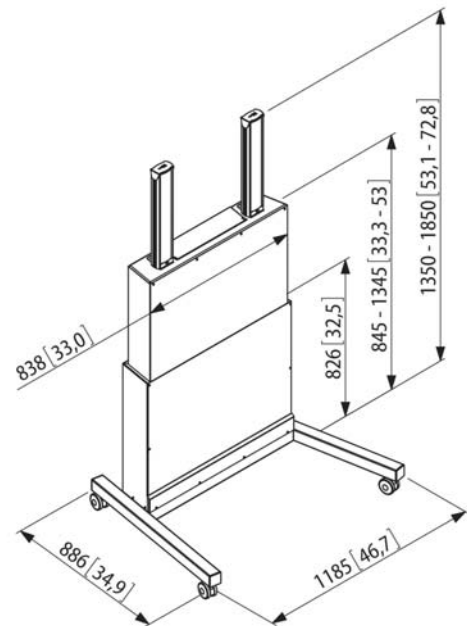

Motorized large display trolley PFFE 7110

Specifications

- Available colours: Silver, Black

Especially for large LCD/plasma displays and large touch screen displays Vogel's designed the PFFE 7110 motorized height adjustable trolley. It is ideal for use in schools, businesses, office centers and video conferencing. The operation of the PFFE 7110 is extremely quiet and smooth. The touch screen trolley can be used for displays up to 85 inches and 160 kg.

Motorized large display trolley PFFE 7110

Two internal motors give the PFFE 7110 display trolley a height adjustment range of 50 cm. In the back there is space for a PC, cable socket and cable overlength. The wide wheelbase and large casters make it very stable and safe. Add the Connect-it display interface matching your display. The display interface is not included as it varies for each display.

Features

- Height adjustable over 50cm
- Super smooth and quiet operation
- Space for PC
- Display adapter NOT included, order additional PFB 3407/ 3409/ 3411 + PFS 33xx depending on display fitment

Logistic information

- Packaging size: 1200x1000x1400 mm
- Max. weight: 80 kg / 176 lbs
- EAN Code: 8712285321405