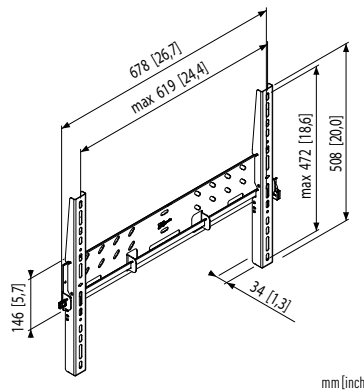

PFW 5300
Display wall mount

SIZE 66-107 cm / 26-42"

MAX. 100 kg / 220 lbs

- Super flat only 34 mm from the wall
- Built-in wall plate level function
- Autolock® locking system
- Unlock clip included (2x)
- Universal, complies with VESA MIS-F (max. 605x472 mm)

PFW 5305
Display wall mount

66-107 cm / 26-42"

100 kg / 220 lbs

- Super flat only 34 mm from the wall
- Locking bar + padlock included
- Built-in wall plate level function
- Autolock® locking system
- Universal, complies with VESA MIS-F (max. 619x472 mm)

PFW 5310
Display wall mount

66-107 cm / 26-42"

100 kg / 220 lbs

- Locking bar + padlock included
- Built-in wall plate level function
- Incremental tilt function 0-5-10-15°
- Mounting holes for optional set-top box
- Connecting wall plates for in-line mounting of multiple displays
- Universal, complies with VESA MIS-F (max. 618x472 mm)

Type nr.	SIZE	Max.	Colour	Adjustability		Lock	TUV	Interface	VESA	Distance to wall
				Fixed super flat	Tilt					
PFW 5300	66-107 cm / 26-42"	100 kg / 220 lbs	●	✓	-	Autolock®	✓P	Incl.	MIS-F	34 mm
PFW 5305	66-107 cm / 26-42"	100 kg / 220 lbs	●	✓	-	Autolock® + Padlock	✓P	Incl.	MIS-F	34 mm
PFW 5310	66-107 cm / 26-42"	100 kg / 220 lbs	●	-	✓	Padlock	✓P	Incl.	MIS-F	61 mm