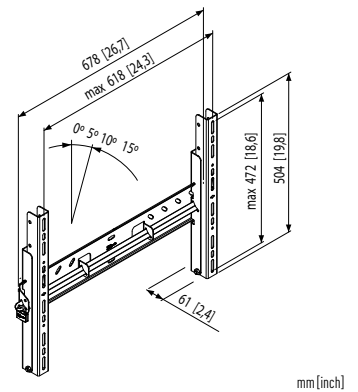

PFW 5300
Display wall mount

SIZE 66-107 cm / 26-42"

MAX. 100 kg / 220 lbs

- Super flat only 34 mm from the wall
- Built-in wall plate level function
- Autolock® locking system
- Unlock clip included (2x)
- Universal, complies with VESA MIS-F (max. 605x472 mm)

PFW 5305
Display wall mount

66-107 cm / 26-42"

100 kg / 220 lbs

- Super flat only 34 mm from the wall
- Locking bar + padlock included
- Built-in wall plate level function
- Autolock® locking system
- Universal, complies with VESA MIS-F (max. 619x472 mm)

PFW 5310
Display wall mount

66-107 cm / 26-42"

100 kg / 220 lbs

- Locking bar + padlock included
- Built-in wall plate level function
- Incremental tilt function 0-5-10-15°
- Mounting holes for optional set-top box
- Connecting wall plates for in-line mounting of multiple displays
- Universal, complies with VESA MIS-F (max. 618x472 mm)

Type nr.	SIZE	Max.	Colour	Adjustability		Lock	TUV	Interface	VESA	Distance to wall
				Fixed super flat	Tilt					
PFW 5300	66-107 cm / 26-42"	100 kg / 220 lbs	●	✓	-	Autolock®	✓P	Incl.	MIS-F	34 mm
PFW 5305	66-107 cm / 26-42"	100 kg / 220 lbs	●	✓	-	Autolock® + Padlock	✓P	Incl.	MIS-F	34 mm
PFW 5310	66-107 cm / 26-42"	100 kg / 220 lbs	●	-	✓	Padlock	✓P	Incl.	MIS-F	61 mm