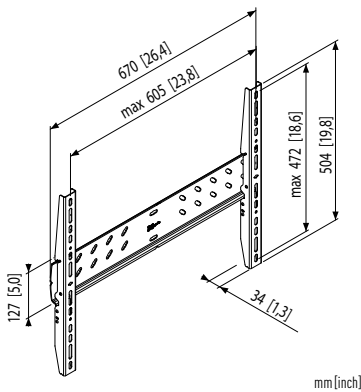

PFW 5300
Display wall mount

SIZE 66-107 cm / 26-42"

MAX. 100 kg / 220 lbs

- Super flat only 34 mm from the wall
- Built-in wall plate level function
- Autolock® locking system
- Unlock clip included (2x)
- Universal, complies with VESA MIS-F (max. 605x472 mm)

PFW 5305
Display wall mount

66-107 cm / 26-42"

100 kg / 220 lbs

- Super flat only 34 mm from the wall
- Locking bar + padlock included
- Built-in wall plate level function
- Autolock® locking system
- Universal, complies with VESA MIS-F (max. 619x472 mm)

PFW 5310
Display wall mount

66-107 cm / 26-42"

100 kg / 220 lbs

- Locking bar + padlock included
- Built-in wall plate level function
- Incremental tilt function 0-5-10-15°
- Mounting holes for optional set-top box
- Connecting wall plates for in-line mounting of multiple displays
- Universal, complies with VESA MIS-F (max. 618x472 mm)

Type nr.	SIZE	Max.	Colour	Adjustability		Lock	TUV	Interface	VESA	Distance to wall
				Fixed super flat	Tilt					
PFW 5300	66-107 cm / 26-42"	100 kg / 220 lbs	●	✓	-	Autolock®	✓P	Incl.	MIS-F	34 mm
PFW 5305	66-107 cm / 26-42"	100 kg / 220 lbs	●	✓	-	Autolock® + Padlock	✓P	Incl.	MIS-F	34 mm
PFW 5310	66-107 cm / 26-42"	100 kg / 220 lbs	●	-	✓	Padlock	✓P	Incl.	MIS-F	61 mm