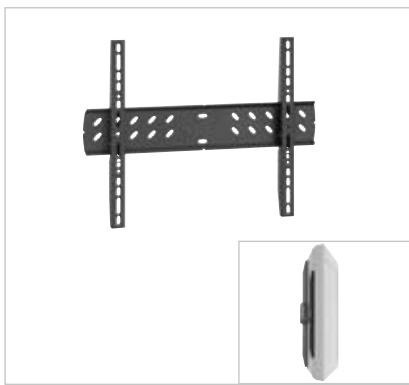

PFW 5300
Display wall mount

SIZE 66-107 cm / 26-42"

MAX. 100 kg / 220 lbs

- Super flat only 34 mm from the wall
- Built-in wall plate level function
- Autolock® locking system
- Unlock clip included (2x)
- Universal, complies with VESA MIS-F (max. 605x472 mm)

PFW 5305
Display wall mount

66-107 cm / 26-42"

100 kg / 220 lbs

- Super flat only 34 mm from the wall
- Locking bar + padlock included
- Built-in wall plate level function
- Autolock® locking system
- Universal, complies with VESA MIS-F (max. 619x472 mm)

PFW 5310
Display wall mount

66-107 cm / 26-42"

100 kg / 220 lbs

- Locking bar + padlock included
- Built-in wall plate level function
- Incremental tilt function 0-5-10-15°
- Mounting holes for optional set-top box
- Connecting wall plates for in-line mounting of multiple displays
- Universal, complies with VESA MIS-F (max. 618x472 mm)

Type nr.	SIZE	Max.	Colour	Adjustability		Lock	TUV	Interface	VESA	Distance to wall
				Fixed super flat	Tilt					
PFW 5300	66-107 cm / 26-42"	100 kg / 220 lbs	●	✓	-	Autolock®	✓P	Incl.	MIS-F	34 mm
PFW 5305	66-107 cm / 26-42"	100 kg / 220 lbs	●	✓	-	Autolock® + Padlock	✓P	Incl.	MIS-F	34 mm
PFW 5310	66-107 cm / 26-42"	100 kg / 220 lbs	●	-	✓	Padlock	✓P	Incl.	MIS-F	61 mm