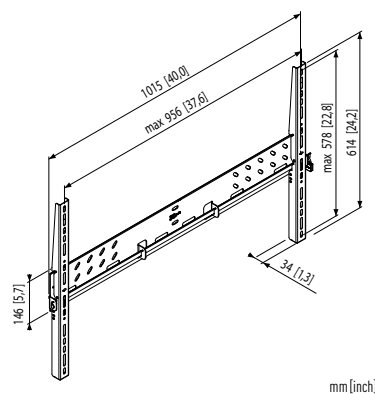

PFW 5500

Display wall mount

SIZE 127-178 cm / 50-70"

MAX. 100 kg / 220 lbs

- Super flat only 34 mm from the wall
- Built in wall plate level function
- Autolock® locking system
- Unlock clip included (2x)
- Universal, complies with VESA MIS-F (max. 942x578 mm)

PFW 5505

Display wall mount

127-178 cm / 50-70"

100 kg / 220 lbs

- Super flat only 34 mm from the wall
- Locking bar + padlock included
- Built in wall plate level function
- Autolock® locking system
- Universal, complies with VESA MIS-F (max. 956x578 mm)

PFW 5510

Display wall mount

127-178 cm / 50-70"

100 kg / 220 lbs

- Locking bar + padlock included
- Built in wall plate level function
- Incremental tilt function 0-5-10-15°
- Mounting holes for optional set-top box
- Connecting wall plates for in-line mounting of multiple displays
- Universal, complies with VESA MIS-F (max. 945x578 mm)

Type nr.	SIZE	Max.	Colour	Adjustability		Lock	TUV	Interface	VESA	Distance to wall
				Fixed super flat	Tilt					
PFW 5500	127-178 cm / 50-70"	100 kg / 220 lbs	●	✓	-	Autolock®	✓P	Incl.	MIS-F	34 mm
PFW 5505	127-178 cm / 50-70"	100 kg / 220 lbs	●	✓	-	Autolock® + Padlock	✓P	Incl.	MIS-F	34 mm
PFW 5510	127-178 cm / 50-70"	100 kg / 220 lbs	●	-	✓	Padlock	✓P	Incl.	MIS-F	61 mm