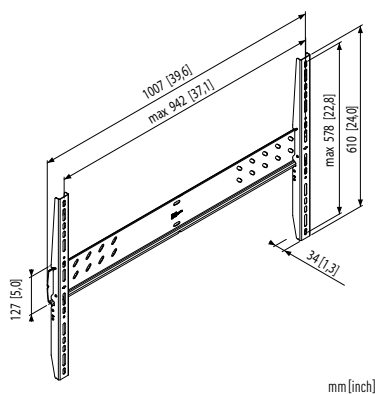

PFW 5500

Display wall mount

SIZE 127-178 cm / 50-70"

MAX. 100 kg / 220 lbs

- Super flat only 34 mm from the wall
- Built in wall plate level function
- Autolock® locking system
- Unlock clip included (2x)
- Universal, complies with VESA MIS-F (max. 942x578 mm)

PFW 5505

Display wall mount

127-178 cm / 50-70"

100 kg / 220 lbs

- Super flat only 34 mm from the wall
- Locking bar + padlock included
- Built in wall plate level function
- Autolock® locking system
- Universal, complies with VESA MIS-F (max. 956x578 mm)

PFW 5510

Display wall mount

127-178 cm / 50-70"

100 kg / 220 lbs

- Locking bar + padlock included
- Built in wall plate level function
- Incremental tilt function 0-5-10-15°
- Mounting holes for optional set-top box
- Connecting wall plates for in-line mounting of multiple displays
- Universal, complies with VESA MIS-F (max. 945x578 mm)

Type nr.	SIZE	Max.	Colour	Adjustability		Lock	TUV	Interface	VESA	Distance to wall
				Fixed super flat	Tilt					
PFW 5500	127-178 cm / 50-70"	100 kg / 220 lbs	●	✓	-	Autolock®	✓P	Incl.	MIS-F	34 mm
PFW 5505	127-178 cm / 50-70"	100 kg / 220 lbs	●	✓	-	Autolock® + Padlock	✓P	Incl.	MIS-F	34 mm
PFW 5510	127-178 cm / 50-70"	100 kg / 220 lbs	●	-	✓	Padlock	✓P	Incl.	MIS-F	61 mm