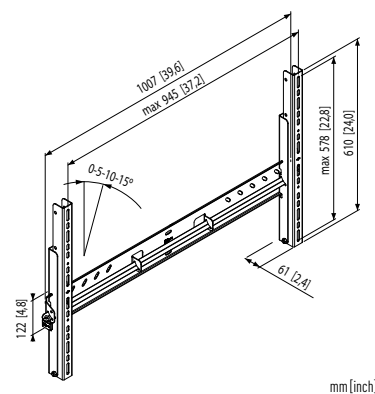

PFW 5500

Display wall mount

SIZE 127-178 cm / 50-70"

MAX. 100 kg / 220 lbs

- Super flat only 34 mm from the wall
- Built in wall plate level function
- Autolock® locking system
- Unlock clip included (2x)
- Universal, complies with VESA MIS-F (max. 942x578 mm)

PFW 5505

Display wall mount

127-178 cm / 50-70"

100 kg / 220 lbs

- Super flat only 34 mm from the wall
- Locking bar + padlock included
- Built in wall plate level function
- Autolock® locking system
- Universal, complies with VESA MIS-F (max. 956x578 mm)

PFW 5510

Display wall mount

127-178 cm / 50-70"

100 kg / 220 lbs

- Locking bar + padlock included
- Built in wall plate level function
- Incremental tilt function 0-5-10-15°
- Mounting holes for optional set-top box
- Connecting wall plates for in-line mounting of multiple displays
- Universal, complies with VESA MIS-F (max. 945x578 mm)

Type nr.	SIZE	Max.	Colour	Adjustability		Lock	TUV	Interface	VESA	Distance to wall
				Fixed super flat	Tilt					
PFW 5500	127-178 cm / 50-70"	100 kg / 220 lbs	●	✓	-	Autolock®	✓P	Incl.	MIS-F	34 mm
PFW 5505	127-178 cm / 50-70"	100 kg / 220 lbs	●	✓	-	Autolock® + Padlock	✓P	Incl.	MIS-F	34 mm
PFW 5510	127-178 cm / 50-70"	100 kg / 220 lbs	●	-	✓	Padlock	✓P	Incl.	MIS-F	61 mm