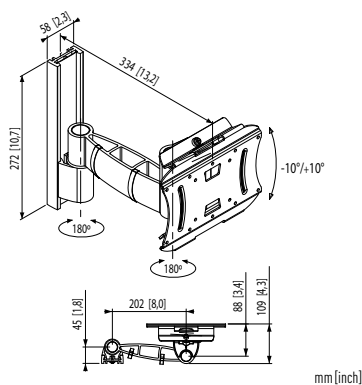

PFW 3220

Display wall mount

SIZE 57-81 cm / 23-32"

MAX. 32 kg / 70 lbs

- One pivot point
- Tilt and turn functions guarantee optimal viewing position
- Discrete black padlock included
- Universal, complies with VESA MIS-D (100x100, 75x75 mm) and VESA MIS-E (200x100 mm)
- Strips for VESA MIS-E 200x200 mm included
- Pre-assembled display mount simplifies mounting

PFW 3230

Display wall mount

57-81 cm / 23-32"

32 kg / 70 lbs

- Two pivot points
- Tilt, turn and reach functions guarantee optimal viewing position
- Discrete black padlock included
- Universal, complies with VESA MIS-D (100x100, 75x75 mm) and VESA MIS-E (200x100 mm)
- Strips for VESA MIS-E 200x200 mm included
- Cable clips for guiding your cables
- Buffer rings prevent damage to display and wall
- Pre-assembled display mount simplifies mounting

PFW 3240

Display wall mount

57-81 cm / 23-32"

32 kg / 70 lbs

- Three pivot points
- Tilt, turn and reach functions guarantee optimal viewing position
- Discrete black padlock included
- Universal, complies with VESA MIS-D (100x100, 75x75 mm) and VESA MIS-E (200x100 mm)
- Strips for VESA MIS-E 200x200 mm included
- Cable clips for guiding your cables
- Buffer rings prevent damage to display and wall
- Pre-assembled display mount simplifies mounting

Type nr.	SIZE	Max.	Colour	Adjustability		Lock	TUV	Interface	VESA	Distance to wall
				Tilt	Turn					
PFW 3220	57-81 cm / 23-32"	32 kg / 70 lbs	●	✓	✓	✓	✓P	Incl.	MIS-D-E	133 mm
PFW 3230	57-81 cm / 23-32"	32 kg / 70 lbs	●	✓	✓	✓	✓P	Incl.	MIS-D-E	109-334 mm
PFW 3240	57-81 cm / 23-32"	32 kg / 70 lbs	●	✓	✓	✓	✓P	Incl.	MIS-D-E	109-537 mm