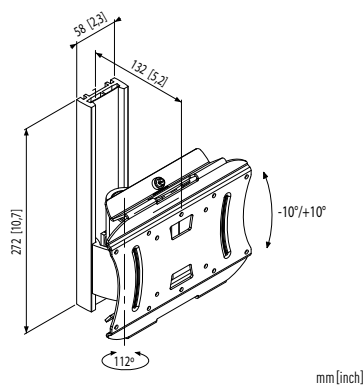

PFW 3220

Display wall mount

SIZE 57-81 cm / 23-32"

MAX. 32 kg / 70 lbs

- One pivot point
- Tilt and turn functions guarantee optimal viewing position
- Discrete black padlock included
- Universal, complies with VESA MIS-D (100x100, 75x75 mm) and VESA MIS-E (200x100 mm)
- Strips for VESA MIS-E 200x200 mm included
- Pre-assembled display mount simplifies mounting

PFW 3230

Display wall mount

57-81 cm / 23-32"

32 kg / 70 lbs

- Two pivot points
- Tilt, turn and reach functions guarantee optimal viewing position
- Discrete black padlock included
- Universal, complies with VESA MIS-D (100x100, 75x75 mm) and VESA MIS-E (200x100 mm)
- Strips for VESA MIS-E 200x200 mm included
- Cable clips for guiding your cables
- Buffer rings prevent damage to display and wall
- Pre-assembled display mount simplifies mounting

PFW 3240

Display wall mount

57-81 cm / 23-32"

32 kg / 70 lbs

- Three pivot points
- Tilt, turn and reach functions guarantee optimal viewing position
- Discrete black padlock included
- Universal, complies with VESA MIS-D (100x100, 75x75 mm) and VESA MIS-E (200x100 mm)
- Strips for VESA MIS-E 200x200 mm included
- Cable clips for guiding your cables
- Buffer rings prevent damage to display and wall
- Pre-assembled display mount simplifies mounting

Type nr.	SIZE	Max.	Colour	Adjustability		Lock	TUV	Interface	VESA	Distance to wall
				Tilt	Turn					
PFW 3220	57-81 cm / 23-32"	32 kg / 70 lbs	●	✓	✓	✓	✓P	Incl.	MIS-D-E	133 mm
PFW 3230	57-81 cm / 23-32"	32 kg / 70 lbs	●	✓	✓	✓	✓P	Incl.	MIS-D-E	109-334 mm
PFW 3240	57-81 cm / 23-32"	32 kg / 70 lbs	●	✓	✓	✓	✓P	Incl.	MIS-D-E	109-537 mm