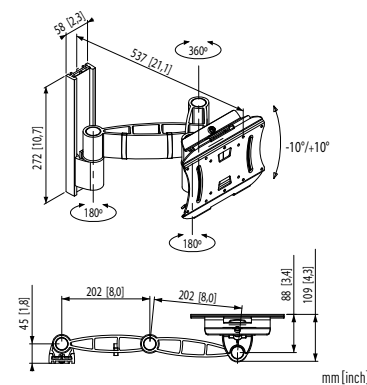

PFW 3220

Display wall mount

SIZE 57-81 cm / 23-32"

MAX. 32 kg / 70 lbs

- One pivot point
- Tilt and turn functions guarantee optimal viewing position
- Discrete black padlock included
- Universal, complies with VESA MIS-D (100x100, 75x75 mm) and VESA MIS-E (200x100 mm)
- Strips for VESA MIS-E 200x200 mm included
- Pre-assembled display mount simplifies mounting

PFW 3230

Display wall mount

57-81 cm / 23-32"

32 kg / 70 lbs

- Two pivot points
- Tilt, turn and reach functions guarantee optimal viewing position
- Discrete black padlock included
- Universal, complies with VESA MIS-D (100x100, 75x75 mm) and VESA MIS-E (200x100 mm)
- Strips for VESA MIS-E 200x200 mm included
- Cable clips for guiding your cables
- Buffer rings prevent damage to display and wall
- Pre-assembled display mount simplifies mounting

PFW 3240

Display wall mount

57-81 cm / 23-32"

32 kg / 70 lbs

- Three pivot points
- Tilt, turn and reach functions guarantee optimal viewing position
- Discrete black padlock included
- Universal, complies with VESA MIS-D (100x100, 75x75 mm) and VESA MIS-E (200x100 mm)
- Strips for VESA MIS-E 200x200 mm included
- Cable clips for guiding your cables
- Buffer rings prevent damage to display and wall
- Pre-assembled display mount simplifies mounting

Type nr.	SIZE	Max.	Colour	Adjustability		Lock	TUV	Interface	VESA	Distance to wall
				Tilt	Turn					
PFW 3220	57-81 cm / 23-32"	32 kg / 70 lbs	●	✓	✓	✓	✓P	Incl.	MIS-D-E	133 mm
PFW 3230	57-81 cm / 23-32"	32 kg / 70 lbs	●	✓	✓	✓	✓P	Incl.	MIS-D-E	109-334 mm
PFW 3240	57-81 cm / 23-32"	32 kg / 70 lbs	●	✓	✓	✓	✓P	Incl.	MIS-D-E	109-537 mm