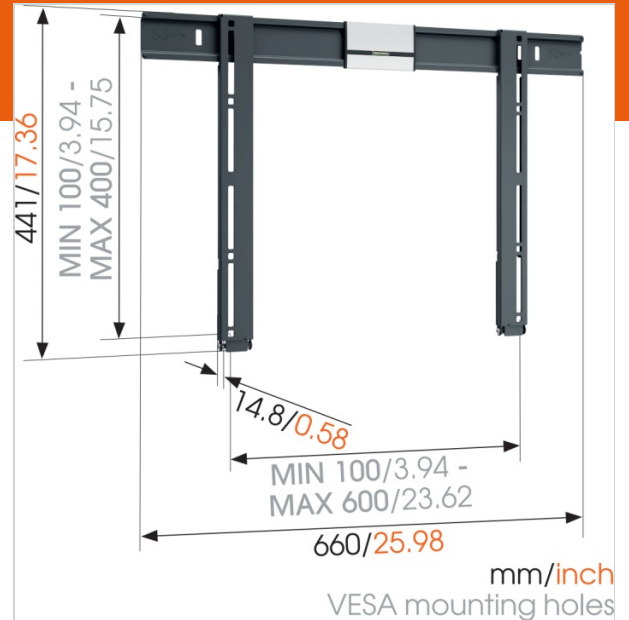

THIN 505 ExtraThin Fixed TV Wall Mount

Article number (SKU) 8395050
Colour Black

Key benefits

- Mount your TV as flat against the wall as possible
- Mount your TV only 1,5 cm from the wall
- Install your mount perfectly level: spirit level included!
- The service positioning allows easy access to cables

Extra thin, fixed TV bracket for thin, flat TVs

The THIN 505 wall bracket is suitable for 40" to 65" (102-165 cm) TVs and has a maximum weight capacity of 40 kg. After installation the wall bracket is barely noticeable. The distance from the wall is only 15 mm.

Your TV sits like a painting on the wall

Are you looking for a sturdy and safe way to mount your TV flat against the wall? With a THIN fixed TV wall bracket you can mount your TV just 15 mm from the wall. Virtually invisible after installation. The THIN fixed wall bracket is a reliable and stable solution with guaranteed Vogel's quality. Because there are no moving or protruding parts, the risk of damage is very limited.

Product type number	THIN 505
Article number (SKU)	8395050
Colour	Black
EAN single box	8712285334986
Product size	L
TÜV certified	Yes
Guarantee	Lifetime
Min. screen size (inch)	40
Max. screen size (inch)	65
Max. weight load (kg)	40
Min. hole pattern	100mm x 100mm
Max. hole pattern	600mm x 400mm
Max. bolt size	M8
Max. height of interface (mm)	437
Max. width of interface (mm)	680