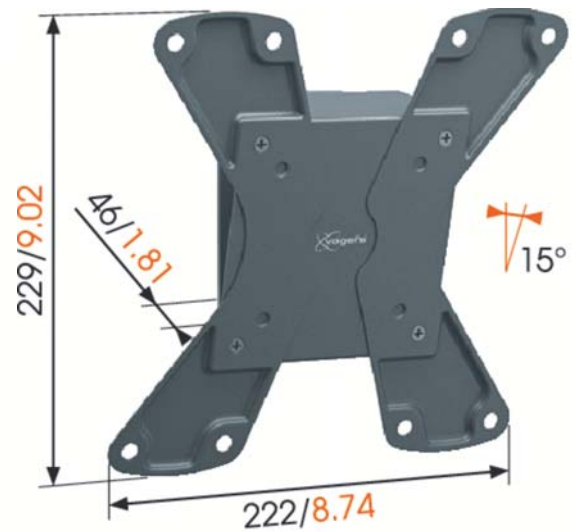

NEW!

WALL 1115 LED/LCD/Plasma wall mount

- Screen size (Min. - Max.): 19 – 32 " / 48 – 81 cm
- Max. weight: 30 kg / 66 lbs
- Tilt: 15 °
- Min. distance to the wall (mm): 46 mm
- VESA mounting holes: 100x100mm up to 100x100mm, 75x75mm up to 75x75mm, 200x200mm up to 200x200mm, 200x100mm up to 200x100mm
- Guarantee: Lifetime

View your flat screen TV without straining your neck when it's placed above viewing height with the WALL 1115 LED/LCD/Plasma wall mount. Ideal for mounting your flat screen TV high on the wall in your bedroom, kitchen, workspace or children's room. This wall mount tilts your screen 15 degrees forward for comfortable viewing. This mount is part of the Vogel's TILT products.

WALL 1115 LED/LCD/Plasma wall mount

mm/inch

Place your LED/LCD/Plasma TV above a cupboard in your bedroom to enjoy your favourite show at night. No more counter space? Mount your TV high on the wall in the kitchen or workspace. Give your children extra entertainment that's safely out of their reach in their bedroom. The mount tilts forward without interfering with cables. It comes in black and is suitable for screen sizes of 19 to 32 inch (48 to 81 cm). It supports up to 30 kg (66 lbs).

Logistic information

- Packaging size: 127x245x63 mm
- Max. weight: 1 kg / 2 lbs
- EAN Code: 8712285319969