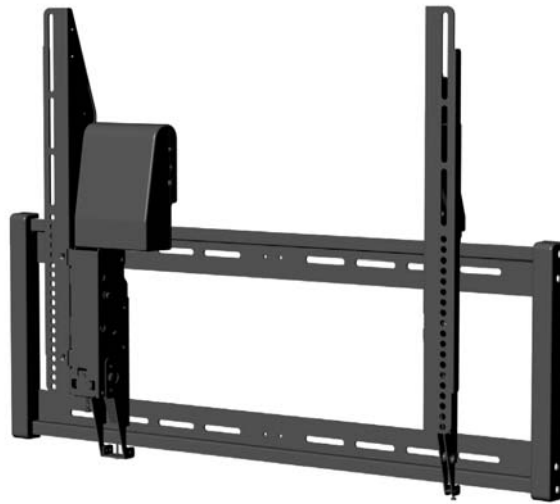

## MOTORIZED TILT MOUNT

Our large motorized tilt mount offers the best of both worlds in one application. TP150B automatically tilt to a preset viewing angle when the TV is turned on, or included remote control may be used to tilt the TV. Perfect for TVs placed above a fireplace, as it returns flush against the wall when turned off, preventing heat damage and making it aesthetically pleasing much like a picture frame on the wall. The TP150B offers a user-friendly design and are simple to install, allowing you to achieve the perfect viewing experience every time.

### SPECIFICATIONS

- Fits Most: 40" - 60" Flat Panel TVs
- Weight Capacity: Up to 150 lbs
- Variable Tilt: 0°/-13°
- Profile: 3.3"
- Presets: 2
- Auto Mode: through optical cable feature
- Power Supply: 100V – 240V auto ranging
- Color: Black
- Warranty: 1 year
- Certifications: UL, CE, TUV

### BENEFITS

- Automatically tilts the TV down, when the TV is turned on-reducing or eliminating glare and reflections.
- Automatically tilts the TV flush against the wall, when the TV is turned off.
- Perfect for TVs placed above a fireplace.
- Optical cable included for auto mode featur.
- IR receiver and remote control included.
- Mounting hardware.
- Quiet and smooth operation.
- \$10,000 Component Assurance Guarantee.

Vesa Compatible: 100mm x 100mm, 200mm x 100mm, 200mm x 200mm, 400mm x 400mm, 600mm x 200mm, 600mm x 400mm, 800mm x 400mm

**WALLWIZARD**  
More Mount For Your Money