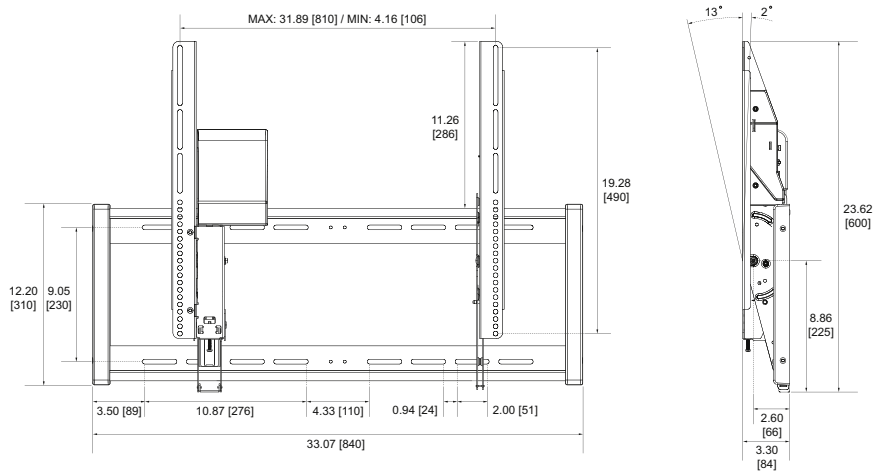

## MOTORIZED TILT MOUNT

Our large motorized tilt mount offers the best of both worlds in one application. TP150B automatically tilt to a preset viewing angle when the TV is turned on, or included remote control may be used to tilt the TV. Perfect for TVs placed above a fireplace, as it returns flush against the wall when turned off, preventing heat damage and making it aesthetically pleasing much like a picture frame on the wall. The TP150B offers a user-friendly design and are simple to install, allowing you to achieve the perfect viewing experience every time.

### SPECIFICATIONS

- Fits Most: 40" - 60" Flat Panel TVs
- Weight Capacity: Up to 150 lbs
- Variable Tilt: 0°/-13°
- Profile: 3.3"
- Presets: 2
- Auto Mode: through optical cable feature
- Power Supply: 100V – 240V auto ranging
- Color: Black
- Warranty: 1 year
- Certifications: UL, CE, TUV

Vesa Compatible: 100mm x 100mm, 200mm x 100mm, 200mm x 200mm, 400mm x 400mm, 600mm x 200mm, 600mm x 400mm, 800mm x 400mm

**WALLWIZARD**  
More Mount For Your Money